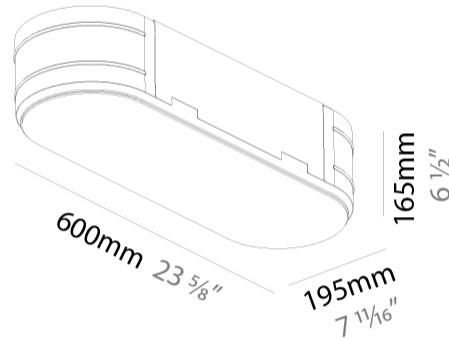

### PHYSICAL

Shape: Oval  
Length (mm): 600  
Length (in): 23 5/8  
Width (mm): 195  
Width (in): 7 11/16  
Depth (mm): 165  
Depth (in): 6 1/2  
Ceiling Thickness (mm): 10 / 12.5 / 15 / 25 / 30  
Ceiling Thickness (in): 3/8 or 1/2 or 9/16 or 1 or 1 3/16  
Min. Recessing Depth (mm): 180  
Min. Recessing Depth (in): 7 1/16  
Light Distribution: Direct  
Weight (kg): 3.8  
Weight (lbs): 7.6  
Diffuser: PMMA - Opal  
Fixture Material: Extruded Aluminum / Steel  
Cut-out Measurements: 635mm / 25" x 230mm / 9 1/16"  
Upon Request: Unique Sizes Unique Ceiling Thickness Unique Mounting Depth Spot Inserts

#### RATINGS AND CERTIFICATIONS

Certified By: Certified for North American Standards  
IP rating: IP20

PROJECT
TYPE
SPECIFIER
QUANTITY
DATE

635mm x 230mm  
25" x 9 1/16"

10 | 12 1/2 | 15 | 25 | 30mm  
3/8" | 1/2" | 9/16" | 1" | 3/16"

### PHYSICAL

Shape: Oval  
Length (mm): 900  
Length (in): 35 7/16  
Width (mm): 195  
Width (in): 7 13/16  
Depth (mm): 165  
Depth (in): 6 1/2  
Ceiling Thickness (mm): 10 / 12.5 / 15 / 25 / 30  
Ceiling Thickness (in): 3/8 or 1/2 or 9/16 or 1 or 1 3/16  
Min. Recessing Depth (mm): 180  
Min. Recessing Depth (in): 7 1/16  
Light Distribution: Direct  
Weight (kg): 5.756  
Weight (lbs): 12.66  
Diffuser: PMMA - Opal  
Fixture Material: Extruded Aluminum / Steel  
Cut-out Measurements: 935mm / 36 15/16" x 230mm / 9 1/16"  
Upon Request: Unique Sizes Unique Ceiling Thickness Unique Mounting Depth Spot Inserts